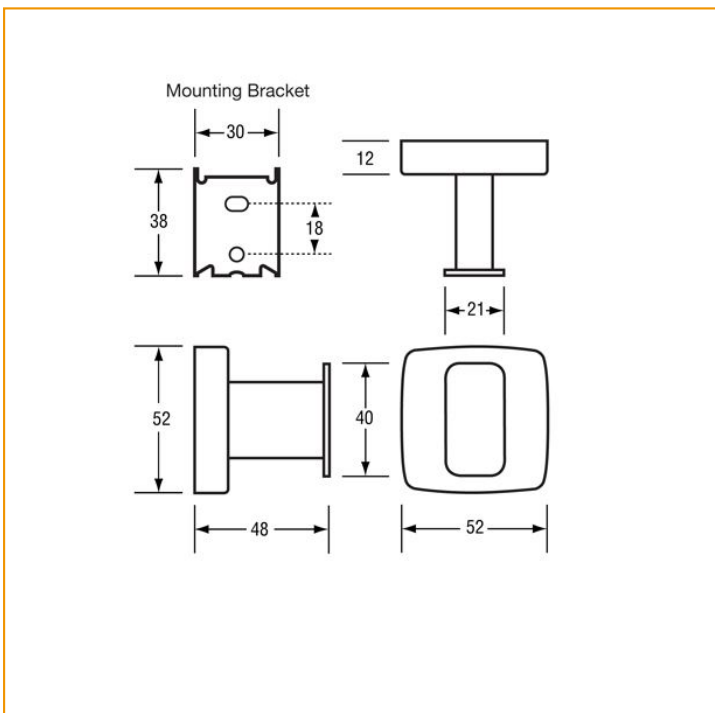

ML210B

Single Robe Hook - Bright Polished

Indicative Image

Material

304 Stainless Steel

Finish

Bright Polished

Mounting

Concealed Screw Fix

Dimensions

52mmW x 52mmH x 48mmD

Dimensions

ABN:79623 479881

P.O BOX 458 Somerton VIC 3062

158 Northbourne Road Campbellfield, VIC 3061

(03) 8339 1200 | (03) 8339 1250 | www.surecare.com.au | sales@surecare.com.au