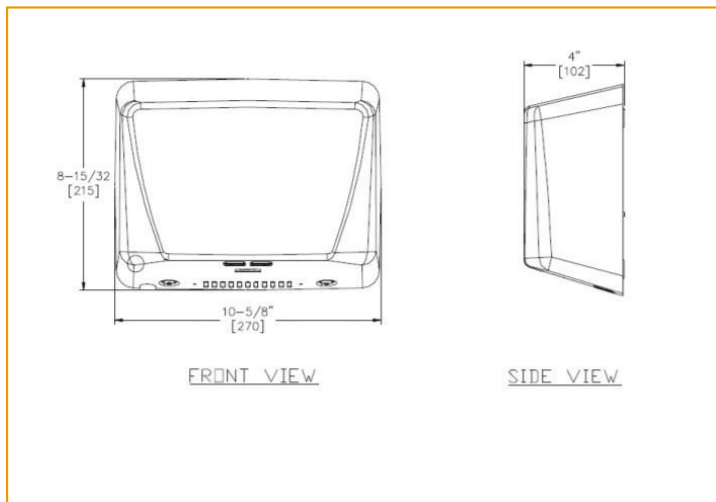

Dimensions

ABN:79623 479881

P.O BOX 458 Somerton VIC 3062

158 Northbourne Road Campbellfield, VIC 3061

(03) 8339 1200 | (03) 8339 1250 | www.surecare.com.au | sales@surecare.com.au