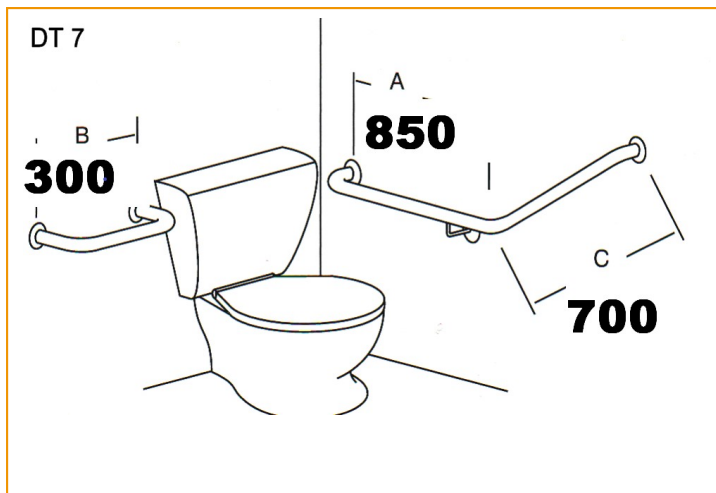

DT7

Toilet Grab Rail 30 Degree LH + 300mm Straight Grab Rail

Indicative Image

Material

304 Stainless Steel 32mm x 1.2mm

Dimensions

850mm x 700mm + 300mm Straight Grab Rail

Option

Can be purchased with 400mm or 450mm straight grab rail

Compliance

When installed correctly this product is AS1428.1 2009 Compliant

Dimensions

ABN:79623 479881

P.O BOX 458 Somerton VIC 3062

158 Northbourne Road Campbellfield, VIC 3061