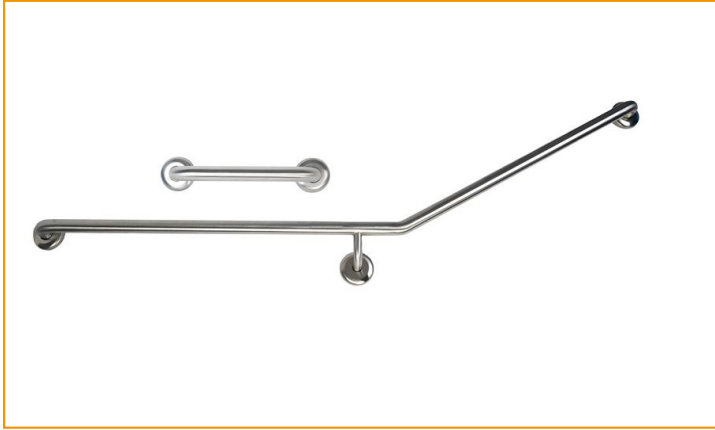

DT7

Toilet Grab Rail 30 Degree LH + 300mm Straight Grab Rail

Indicative Image

Material

304 Stainless Steel 32mm x 1.2mm

Dimensions

850mm x 700mm + 300mm Straight Grab Rail

Option

Can be purchased with 400mm or 450mm straight grab rail

Compliance

When installed correctly this product is AS1428.1 2009 Compliant

Dimensions

ABN:79623 479881

P.O BOX 458 Somerton VIC 3062

158 Northbourne Road Campbellfield, VIC 3061